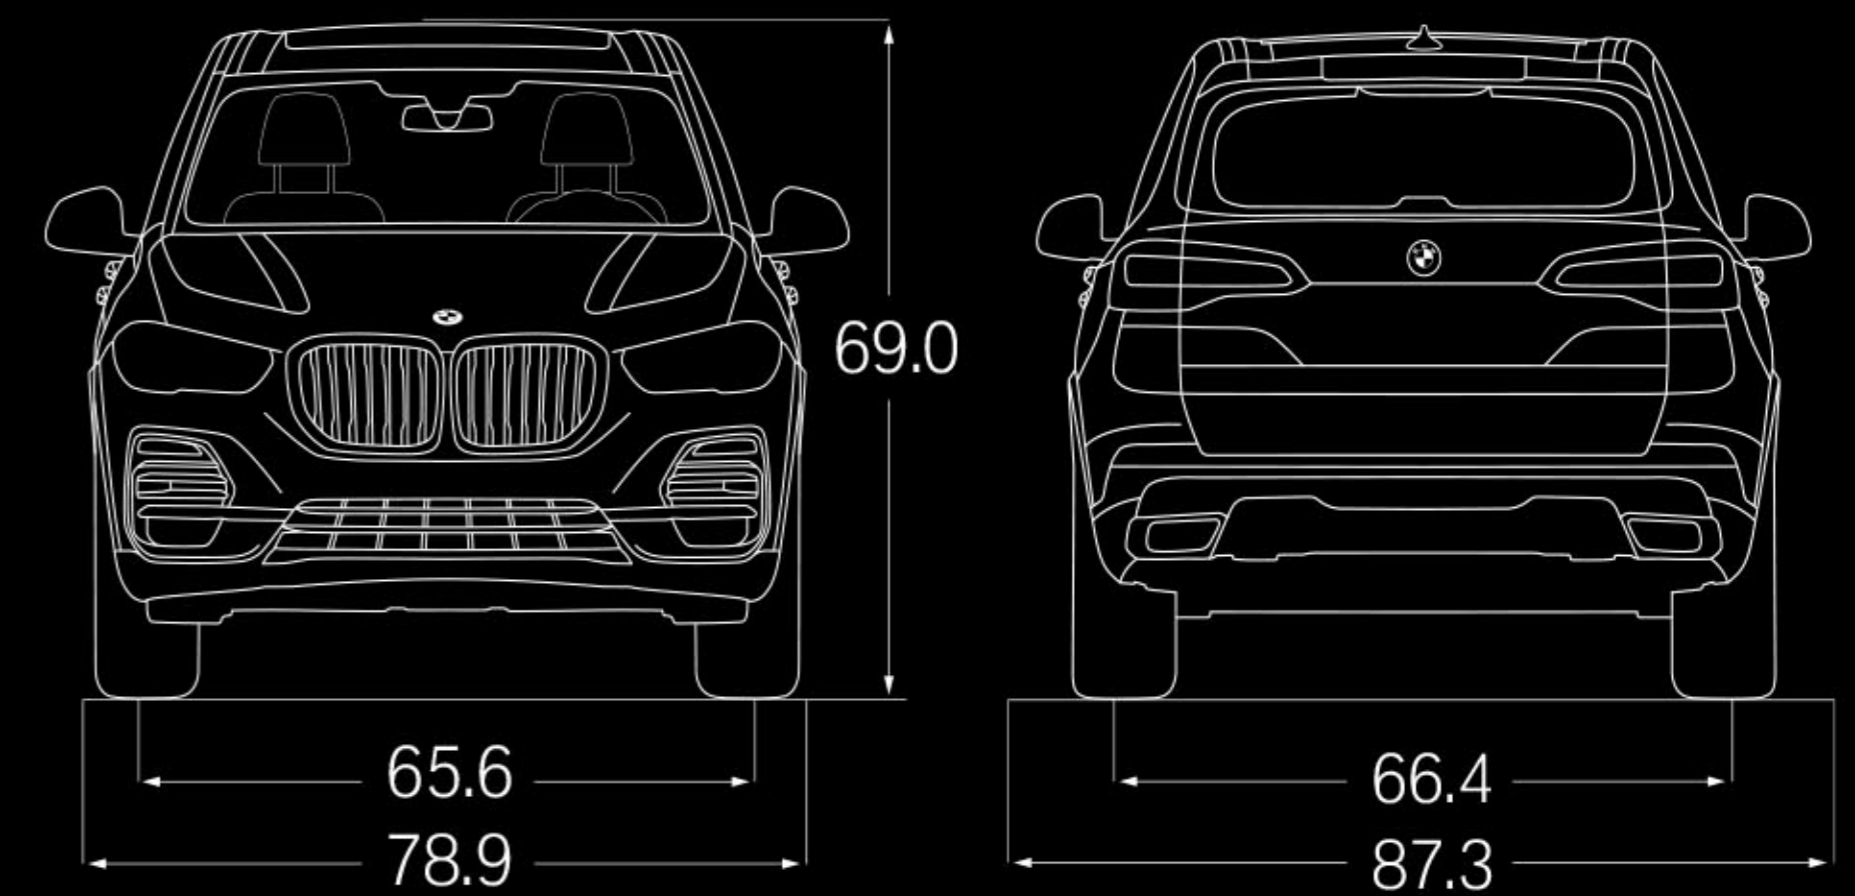

Technical data

BMW X5 xDrive 40i

Engine:	3.0-liter TwinPower Turbo inline-6 cylinder
Output:	335 hp @ 5500-6500 / 330 lb-ft @ 1500-5200
0-60 mph (sec)¹:	5.3
Mileage (City/Highway/Combined):	20 / 26 / 22

Dimensions

All dimensions shown in inches