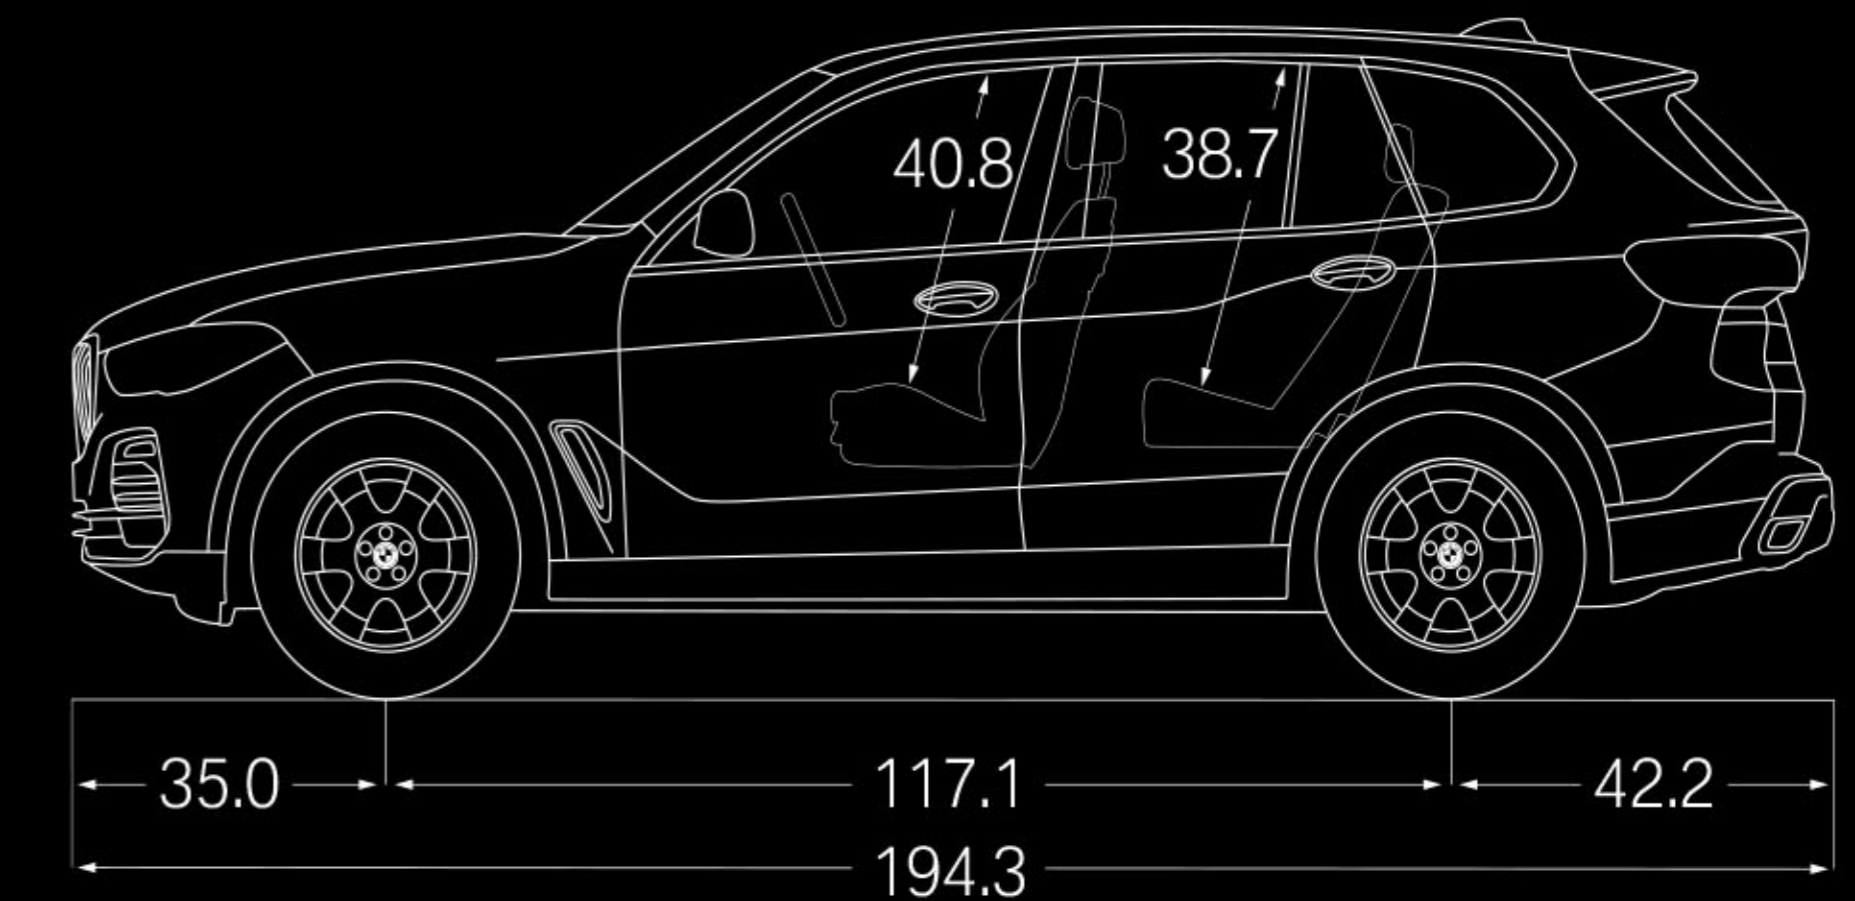

Technical data

BMW X5 xDrive 40i

Engine:	3.0-liter TwinPower Turbo inline-6 cylinder
Output:	335 hp @ 5500-6500 / 330 lb-ft @ 1500-5200
0-60 mph (sec)¹:	5.3
Mileage (City/Highway/Combined):	20 / 26 / 22

Dimensions

All dimensions shown in inches