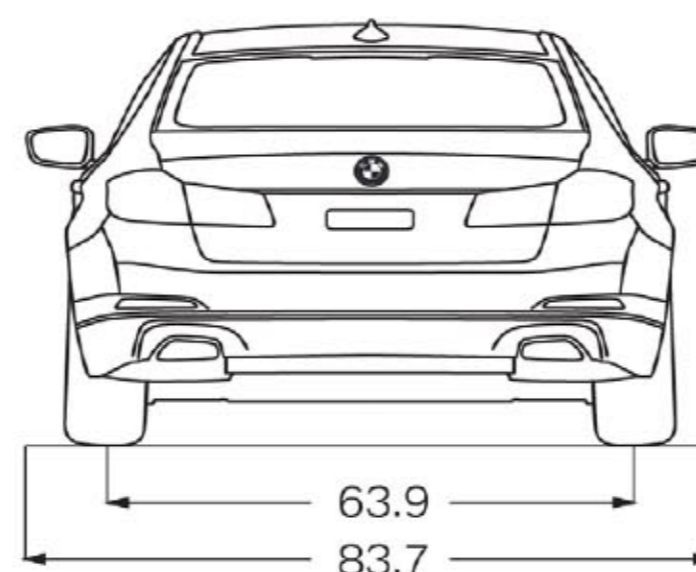

¹BMW AG preliminary test results. Actual acceleration results may vary, depending on specification of vehicle; road and environmental conditions; testing procedures and driving style. These results should be used for comparison only and verification should not be attempted on public roads. BMW urges you to obey all posted speed laws and always wear safety belts.

²EPA-estimated figures are for comparison purposes only. Please go to bmwusa.com for the most up-to-date fuel consumption information. Your actual mileage will vary, depending on speed, driving habits, trip length and driving conditions; actual mileage may be lower.

Figures subject to change. Please visit your BMW Center for the most up-to-date information. Get the latest information on standard and optional features, packages and technical specifications. Visit bmwusa.com and select the BMW model of your choice.