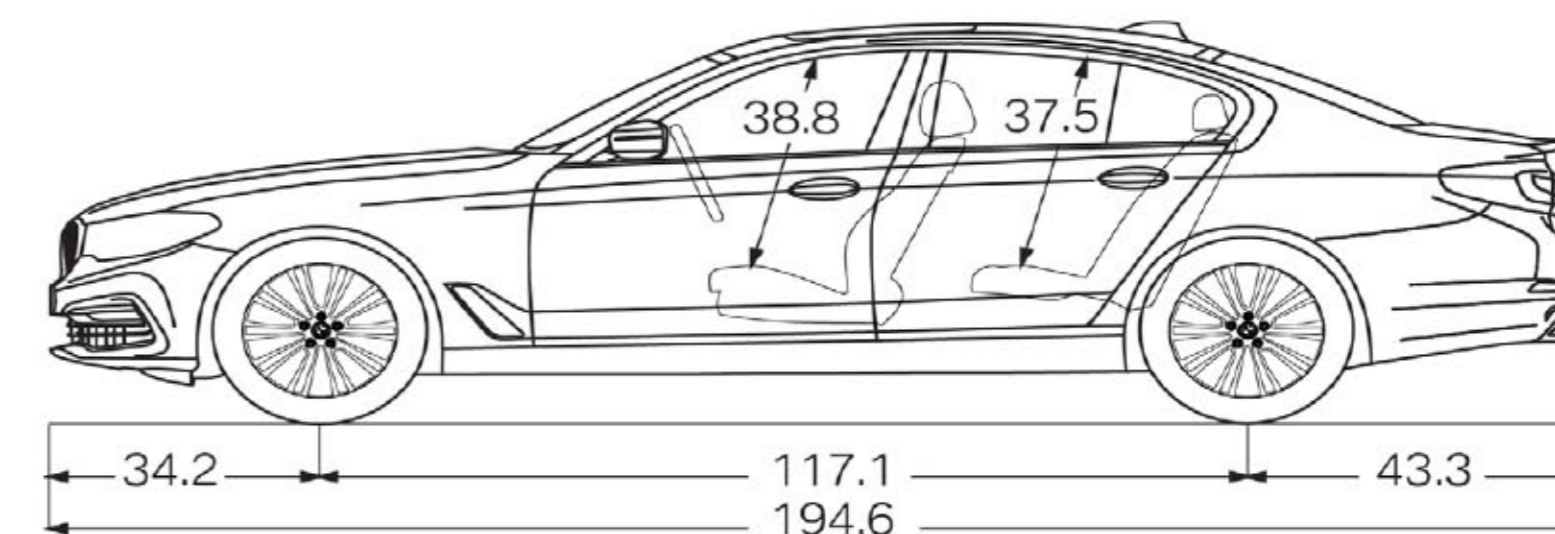

Visit bmwusa.com and select the BMW model of your choice.

5 SERIES SEDAN

TECHNICAL DATA

	BMW 530i / 530i xDrive Sedan	BMW 540i / 540i xDrive Sedan
ENGINE	2.0-liter TwinPower Turbo inline 4-cylinder	3.0-liter TwinPower Turbo inline 6-cylinder
OUTPUT @ RPM	248 hp @ 5200–6500 / 258 lb-ft @ 1450–4800	335 hp @ 5500–6500 / 330 lb-ft @ 1380–5200
0–60 MPH (sec) ¹	6 / 5.8	4.9 / 4.7
CITY / HIGHWAY / COMBINED MPG ²	23 / 34 / 27 / 23 / 33 / 27	21 / 29 / 24

All dimensions shown in inches.
Figures shown for 540i

¹BMW AG preliminary test results. Actual acceleration results may vary, depending on specification of vehicle; road and environmental conditions; testing procedures and driving style. These results should be used for comparison only and verification should not be attempted on public roads. BMW urges you to obey all posted speed laws and always wear safety belts.