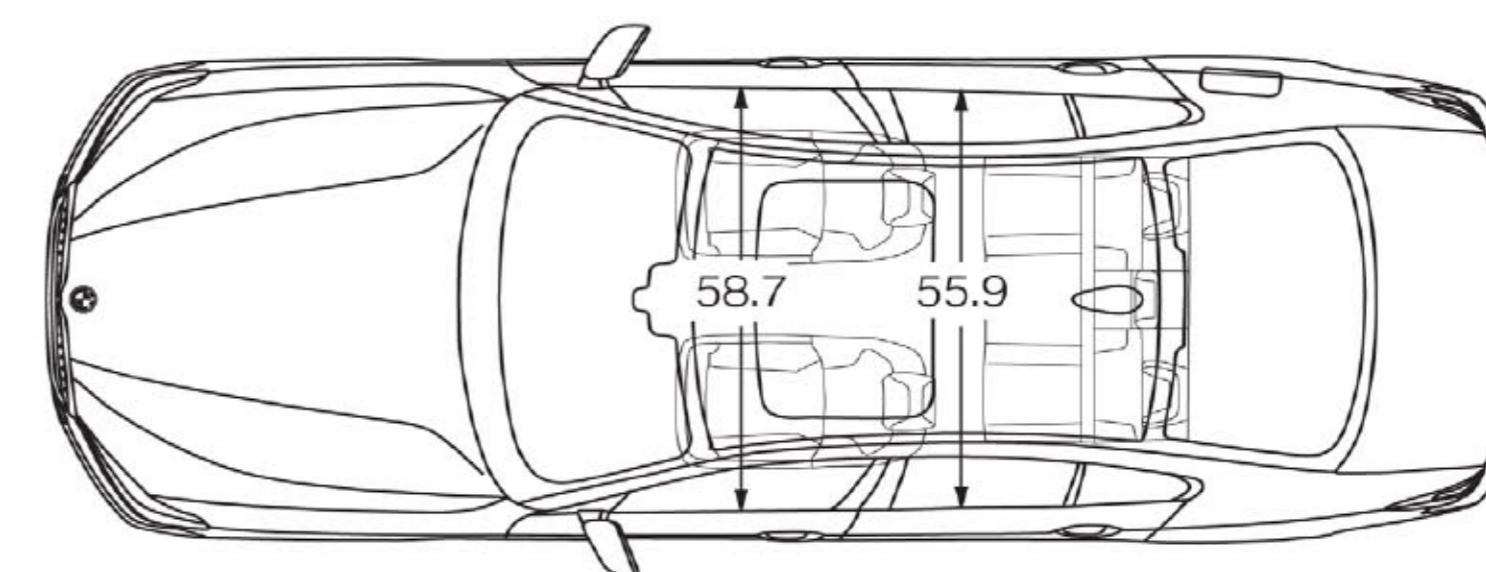

¹BMW AG preliminary test results. Actual acceleration results may vary, depending on specification of vehicle; road and environmental conditions; testing procedures and driving style. These results should be used for comparison only and verification should not be attempted on public roads. BMW urges you to obey all posted speed laws and always wear safety belts.

²EPA-estimated figures are for comparison purposes only. Please go to bmwusa.com for the most up-to-date fuel consumption information. Your actual mileage will vary, depending on speed, driving habits, trip length and driving conditions; actual mileage may be lower.

Figures subject to change. Please visit your BMW Center for the most up-to-date information. Get the latest information on standard and optional features, packages and technical specifications. Visit bmwusa.com and select the BMW model of your choice.