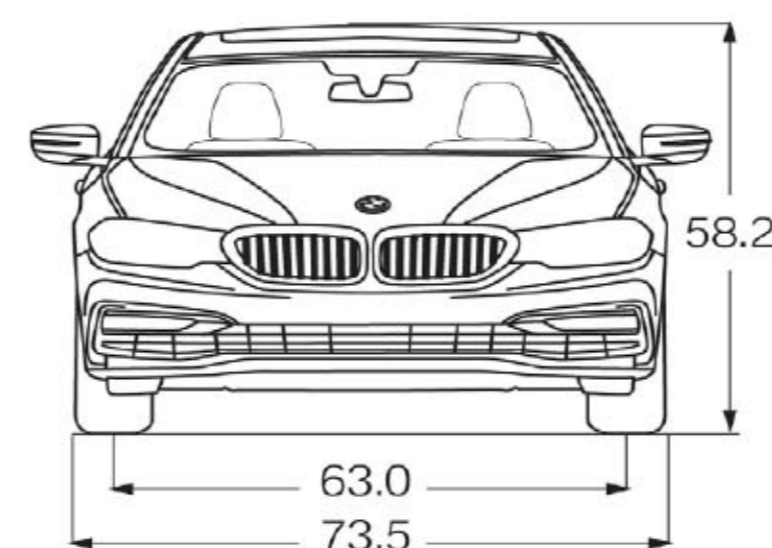

¹BMW AG preliminary test results. Actual acceleration results may vary, depending on specification of vehicle; road and environmental conditions; testing procedures and driving style. These results should be used for comparison only and verification should not be attempted on public roads. BMW urges you to obey all posted speed laws and always wear safety belts.

²EPA-estimated figures are for comparison purposes only. Please go to bmwusa.com for the most up-to-date fuel consumption information. Your actual mileage will vary, depending on speed, driving habits, trip length and driving conditions; actual mileage may be lower.

Figures subject to change. Please visit your BMW Center for the most up-to-date information. Get the latest information on standard and optional features, packages and technical specifications. Visit bmwusa.com and select the BMW model of your choice.